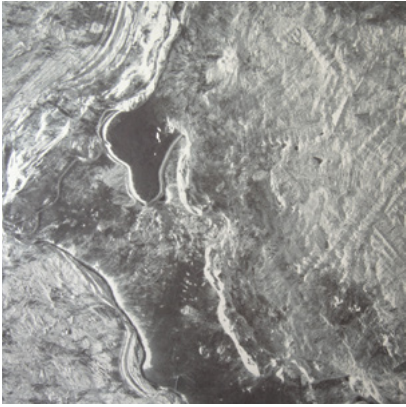

Calico

TERRA

Tear Sheet

Terra is inspired by the metaphysical qualities of lead.

AETHER

ALUM

ASTRA

COMET

ELEMENT

MATTER

NITRE

Terra Comet

Suitable for residential and commercial projects

COLOR
Comet

STOCK
Made to order

REPEAT
Non-repeating