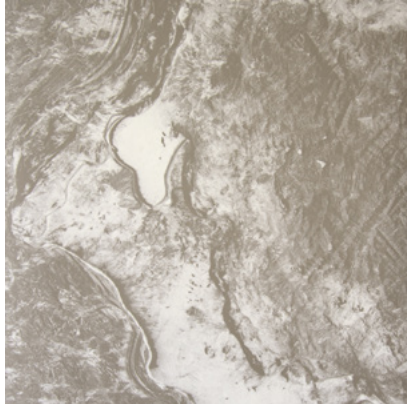

Calico

TERRA

Tear Sheet

Terra is inspired by the metaphysical qualities of lead.

AETHER

ALUM

ASTRA

COMET

ELEMENT

MATTER

NITRE

Terra Comet

Suitable for residential and commercial projects

COLOR
Comet

STOCK
Made to order

REPEAT
Non-repeating